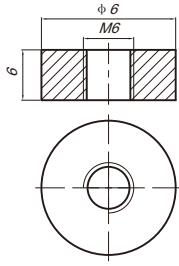

Specifications subject to change without notice.

Dimensions

T6 Terminal

Unit: mm

Discharge Characteristics

Float Charging Characteristics

Temperature Effects in Relation to Battery Capacity

Effect of Temperature on Long Term Float Life