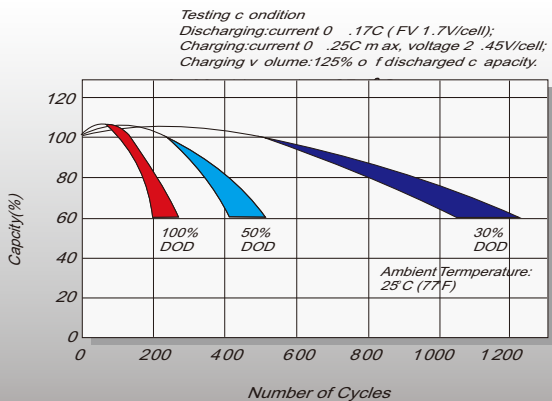

Cycle Life in Relation to Depth of Discharge