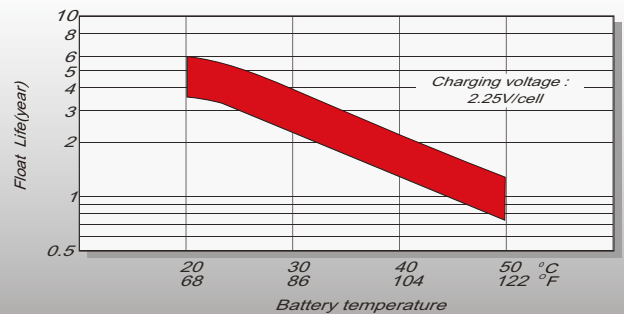

Constant Power Discharge (Watts/cell) at 25°C (77°F)

F.V/Time	5min	10min	15min	20min	30min	45min	1h	2h	3h	4h	5h	6h	8h	10h	20h
1.85V/cell	172.1	136.7	117.4	99.2	79.7	60.9	50.0	32.1	25.5	20.9	16.9	14.7	12.0	10.3	5.61
1.80V/cell	228.6	172.6	140.0	115.6	92.7	70.2	55.7	34.8	27.2	22.2	18.0	15.7	12.7	10.9	5.66
1.75V/cell	252.2	186.6	151.0	123.1	95.4	72.2	58.0	35.9	27.6	22.6	18.4	16.1	12.9	11.0	5.70
1.70V/cell	270.0	198.8	159.0	128.4	98.7	74.8	59.7	37.3	28.4	23.1	18.9	16.4	13.0	11.1	5.81
1.65V/cell	293.6	212.6	167.8	135.4	103.3	76.0	61.2	38.1	29.4	23.8	19.3	16.7	13.2	11.3	5.88
1.60V/cell	316.3	225.5	176.5	142.7	108.3	78.8	63.1	39.2	30.2	24.5	19.9	17.0	13.3	11.4	5.90

Specifications subject to change without notice.

Dimensions

T6 Terminal

Unit: mm

Discharge Characteristics

Float Charging Characteristics

Temperature Effects in Relation to Battery Capacity

Effect of Temperature on Long Term Float Life