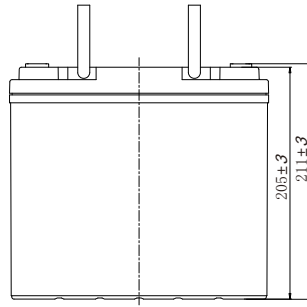

Specification

Nominal Voltage	12V	
Nominal Capacity(10HR)	55.0AH	
Dimensions	Length	229± 3mm (9.02 inches)
	Width	138± 2mm (5.43 inches)
	Container Height	205± 3mm (8.07 inches)
	Total Height (with Terminal)	211± 3mm (8.31 inches)
Approx Weight	Approx 16.2 kg (35.7lbs)	
Terminal	T6	
Container Material	ABS	
Rated Capacity	57.2 AH/2.86A	(20hr , 1.80V/cell, 25°C/77°F)
	55.0 AH/5.50A	(10hr , 1.80V/cell, 25°C/77°F)
	47.3 AH/9.46A	(5hr , 1.75V/cell, 25°C/77°F)
	42.9 AH/14.3A	(3hr , 1.75V/cell, 25°C/77°F)
	33.6 AH/33.6A	(1hr , 1.60V/cell, 25°C/77°F)
Max. Discharge Current	660A (5s)	
Internal Resistance	Approx 7.5mΩ	
Operating Temp. Range	Discharge	-15~ 50°C (5~ 122°F)
	Charge	0~ 40°C (32~ 104°F)
	Storage	-15~ 40°C (5~ 104°F)
Nominal Operating Temp. Range	25± 3°C (77± 5°F)	
Cycle Use	Initial Charging Current less than 16.5A. Voltage 14.4V~15.0V at 25° C(77° F)Temp. Coefficient -30mV/°C	
	Standby Use No limit on Initial Charging Current Voltage 13.5V~13.8V at 25° C(77° F)Temp. Coefficient -20mV/°C	
Capacity affected by Temperature	40° C (104° F)	103%
	25° C (77° F)	100%
	0° C (32° F)	86%
Self Discharge	Batteries may be stored for up to 6 months at 25° C(77°F) and then a freshening charge is required. For higher temperatures the time interval will be shorter.	

Specifications subject to change without notice.

Dimensions

T6 Terminal

Unit: mm

Discharge Characteristics

Float Charging Characteristics

Temperature Effects in Relation to Battery Capacity

Effect of Temperature on Long Term Float Life