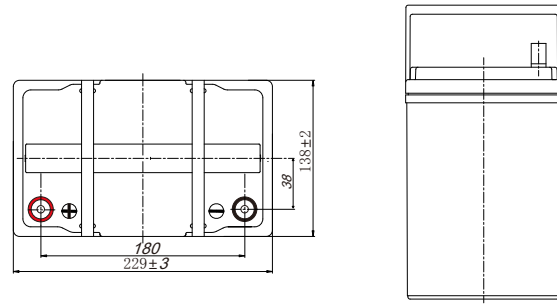

Specification

Nominal Voltage	12V	
Nominal Capacity(10HR)	55.0AH	
Dimensions	Length	229± 3mm (9.02 inches)
	Width	138± 2mm (5.43 inches)
	Container Height	205± 3mm (8.07 inches)
	Total Height (with Terminal)	211± 3mm (8.31 inches)
Approx Weight	Approx 16.2 kg (35.7lbs)	
Terminal	T6	
Container Material	ABS	
Rated Capacity	57.2 AH/2.86A	(20hr , 1.80V/cell, 25°C/77°F)
	55.0 AH/5.50A	(10hr , 1.80V/cell, 25°C/77°F)
	47.3 AH/9.46A	(5hr , 1.75V/cell, 25°C/77°F)
	42.9 AH/14.3A	(3hr , 1.75V/cell, 25°C/77°F)
	33.6 AH/33.6A	(1hr , 1.60V/cell, 25°C/77°F)
Max. Discharge Current	660A (5s)	
Internal Resistance	Approx 7.5mΩ	
Operating Temp. Range	Discharge	-15~ 50°C (5~ 122°F)
	Charge	0~ 40°C (32~ 104°F)
	Storage	-15~ 40°C (5~ 104°F)
Nominal Operating Temp. Range	25± 3°C (77± 5°F)	
Cycle Use	Initial Charging Current less than 16.5A. Voltage 14.4V~15.0V at 25° C(77° F)Temp. Coefficient -30mV/°C	
	Standby Use No limit on Initial Charging Current Voltage 13.5V~13.8V at 25° C(77° F)Temp. Coefficient -20mV/°C	
Capacity affected by Temperature	40° C (104° F)	103%
	25° C (77° F)	100%
	0° C (32° F)	86%
Self Discharge	Batteries may be stored for up to 6 months at 25° C(77°F) and then a freshening charge is required. For higher temperatures the time interval will be shorter.	

Specifications subject to change without notice.

Dimensions

T6 Terminal

Unit: mm

Discharge Characteristics

Float Charging Characteristics

Temperature Effects in Relation to Battery Capacity

Effect of Temperature on Long Term Float Life