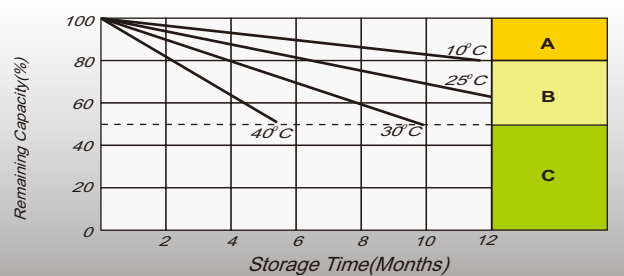

Constant Power Discharge (Watts/cell) at 25°C (77°F)

F.V/Time	5min	10min	15min	20min	30min	45min	1h	2h	3h	4h	5h	6h	8h	10h	20h
1.85V/cell	172.1	136.7	117.4	99.2	79.7	60.9	50.0	32.1	25.5	20.9	16.9	14.7	12.0	10.3	5.61
1.80V/cell	228.6	172.6	140.0	115.6	92.7	70.2	55.7	34.8	27.2	22.2	18.0	15.7	12.7	10.9	5.66
1.75V/cell	252.2	186.6	151.0	123.1	95.4	72.2	58.0	35.9	27.6	22.6	18.4	16.1	12.9	11.0	5.70
1.70V/cell	270.0	198.8	159.0	128.4	98.7	74.8	59.7	37.3	28.4	23.1	18.9	16.4	13.0	11.1	5.81
1.65V/cell	293.6	212.6	167.8	135.4	103.3	76.0	61.2	38.1	29.4	23.8	19.3	16.7	13.2	11.3	5.88
1.60V/cell	316.3	225.5	176.5	142.7	108.3	78.8	63.1	39.2	30.2	24.5	19.9	17.0	13.3	11.4	5.90

Specifications subject to change without notice.

Dimensions

T6 Terminal

Unit: mm

Discharge Characteristics

Float Charging Characteristics

Temperature Effects in Relation to Battery Capacity

Effect of Temperature on Long Term Float Life

Cycle Life in Relation to Depth of Discharge

Self Discharge Characteristics

- A** No supplementary charge required (Carry out supplementary charge before use if 100% capacity is required.)
- B** Supplementary charge required before use. Optional charging way as below:
 1. Charged for above 3 days at limited current 0.25CA and constant voltage 2.25V/cell.
 2. Charged for above 20 hours at limited current 0.25CA and constant voltage 2.45V/cell.
 3. Charged for 8-10 hours at limited current 0.05CA.
- C** Supplementary charge may often fail to recover the capacity. The battery should never be left standing till this is reached.