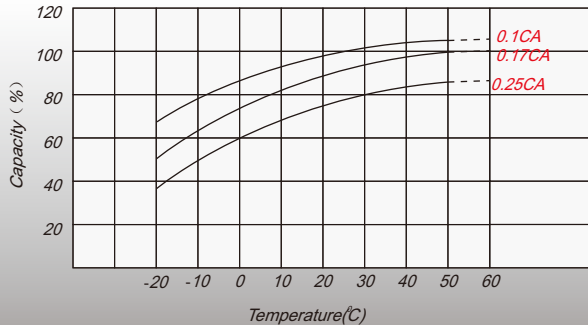

Constant Power Discharge (Watts/cell) at 25°C (77°F)

F.V/Time	5min	10min	15min	20min	30min	45min	1h	2h	3h	4h	5h	6h	8h	10h	20h
1.85V/cell	172.1	136.7	117.4	99.2	79.7	60.9	50.0	32.1	25.5	20.9	16.9	14.7	12.0	10.3	5.61
1.80V/cell	228.6	172.6	140.0	115.6	92.7	70.2	55.7	34.8	27.2	22.2	18.0	15.7	12.7	10.9	5.66
1.75V/cell	252.2	186.6	151.0	123.1	95.4	72.2	58.0	35.9	27.6	22.6	18.4	16.1	12.9	11.0	5.70
1.70V/cell	270.0	198.8	159.0	128.4	98.7	74.8	59.7	37.3	28.4	23.1	18.9	16.4	13.0	11.1	5.81
1.65V/cell	293.6	212.6	167.8	135.4	103.3	76.0	61.2	38.1	29.4	23.8	19.3	16.7	13.2	11.3	5.88
1.60V/cell	316.3	225.5	176.5	142.7	108.3	78.8	63.1	39.2	30.2	24.5	19.9	17.0	13.3	11.4	5.90

Specifications subject to change without notice.

Dimensions

T6 Terminal

Unit: mm

Discharge Characteristics

Float Charging Characteristics

Temperature Effects in Relation to Battery Capacity

Effect of Temperature on Long Term Float Life