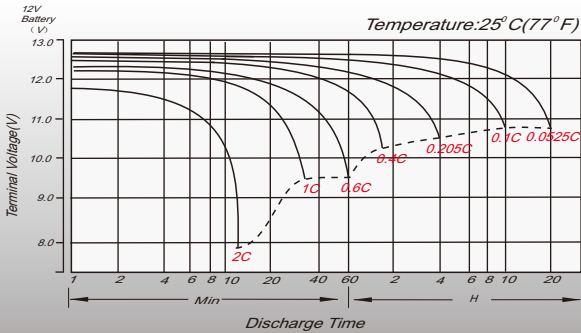

Constant Power Discharge (Watts/cell) at 25°C (77°F)

F.V/Time	5min	10min	15min	20min	30min	45min	1h	2h	3h	4h	5h	6h	8h	10h	20h
1.85V/cell	172.1	136.7	117.4	99.2	79.7	60.9	50.0	32.1	25.5	20.9	16.9	14.7	12.0	10.3	5.61
1.80V/cell	228.6	172.6	140.0	115.6	92.7	70.2	55.7	34.8	27.2	22.2	18.0	15.7	12.7	10.9	5.66
1.75V/cell	252.2	186.6	151.0	123.1	95.4	72.2	58.0	35.9	27.6	22.6	18.4	16.1	12.9	11.0	5.70
1.70V/cell	270.0	198.8	159.0	128.4	98.7	74.8	59.7	37.3	28.4	23.1	18.9	16.4	13.0	11.1	5.81
1.65V/cell	293.6	212.6	167.8	135.4	103.3	76.0	61.2	38.1	29.4	23.8	19.3	16.7	13.2	11.3	5.88
1.60V/cell	316.3	225.5	176.5	142.7	108.3	78.8	63.1	39.2	30.2	24.5	19.9	17.0	13.3	11.4	5.90

Specifications subject to change without notice.

Dimensions

T6 Terminal

Unit: mm

Discharge Characteristics

Float Charging Characteristics

Temperature Effects in Relation to Battery Capacity

Effect of Temperature on Long Term Float Life

Cycle Life in Relation to Depth of Discharge

Self Discharge Characteristics

- A** No supplementary charge required (Carry out supplementary charge before use if 100% capacity is required.)
- B** Supplementary charge required before use. Optional charging way as below:
 1. Charged for above 3 days at limited current 0.25CA and constant voltage 2.25V/cell.
 2. Charged for above 20 hours at limited current 0.25CA and constant voltage 2.45V/cell.
 3. Charged for 8-10 hours at limited current 0.05CA.
- C** Supplementary charge may often fail to recover the capacity. The battery should never be left standing till this is reached.