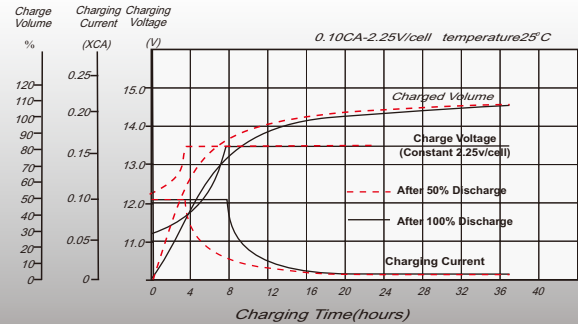

Constant Power Discharge (Watts/cell) at 25°C (77°F)

F.V/Time	5min	10min	15min	20min	30min	45min	1h	2h	3h	4h	5h	6h	8h	10h	20h
1.85V/cell	172.1	136.7	117.4	99.2	79.7	60.9	50.0	32.1	25.5	20.9	16.9	14.7	12.0	10.3	5.61
1.80V/cell	228.6	172.6	140.0	115.6	92.7	70.2	55.7	34.8	27.2	22.2	18.0	15.7	12.7	10.9	5.66
1.75V/cell	252.2	186.6	151.0	123.1	95.4	72.2	58.0	35.9	27.6	22.6	18.4	16.1	12.9	11.0	5.70
1.70V/cell	270.0	198.8	159.0	128.4	98.7	74.8	59.7	37.3	28.4	23.1	18.9	16.4	13.0	11.1	5.81
1.65V/cell	293.6	212.6	167.8	135.4	103.3	76.0	61.2	38.1	29.4	23.8	19.3	16.7	13.2	11.3	5.88
1.60V/cell	316.3	225.5	176.5	142.7	108.3	78.8	63.1	39.2	30.2	24.5	19.9	17.0	13.3	11.4	5.90

Specifications subject to change without notice.

Dimensions

T6 Terminal

Unit: mm

Discharge Characteristics

Float Charging Characteristics

Temperature Effects in Relation to Battery Capacity

Effect of Temperature on Long Term Float Life

Cycle Life in Relation to Depth of Discharge

Self Discharge Characteristics

- A** No supplementary charge required (Carry out supplementary charge before use if 100% capacity is required.)
- B** Supplementary charge required before use. Optional charging way as below:
 1. Charged for above 3 days at limited current 0.25CA and constant voltage 2.25V/cell.
 2. Charged for above 20 hours at limited current 0.25CA and constant voltage 2.45V/cell.
 3. Charged for 8-10 hours at limited current 0.05CA.
- C** Supplementary charge may often fail to recover the capacity. The battery should never be left standing till this is reached.