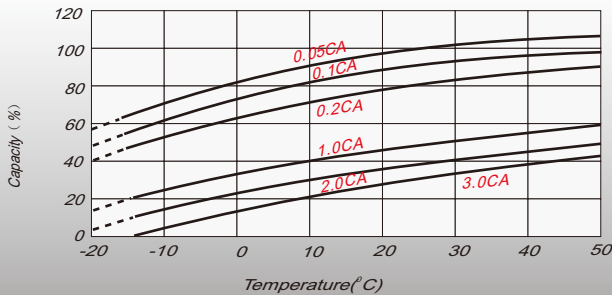

Constant Power Discharge (Watts/cell) at 25°C (77°F)

F.V/Time	5min	10min	15min	20min	30min	45min	1h	2h	3h	4h	5h	6h	8h	10h	20h
1.85V/cell	69.6	54.0	45.2	39.5	30.9	22.9	19.4	11.6	9.07	7.40	6.05	5.26	4.26	3.57	1.96
1.80V/cell	92.5	68.2	53.9	46.0	35.9	26.5	21.6	12.5	9.71	7.86	6.46	5.62	4.51	3.68	1.98
1.75V/cell	102.0	73.8	58.1	49.0	36.9	27.2	22.5	12.9	9.85	8.00	6.61	5.76	4.58	3.77	2.00
1.70V/cell	109.3	78.6	61.2	51.1	38.2	28.2	23.1	13.2	10.1	8.20	6.77	5.87	4.64	3.84	2.03
1.65V/cell	118.8	84.0	64.6	53.9	40.0	28.6	23.5	13.3	10.5	8.45	6.93	5.98	4.70	3.91	2.05
1.60V/cell	128.0	89.1	67.9	56.8	41.9	29.7	23.6	13.9	10.8	8.69	7.13	6.09	4.73	3.95	2.06

Specifications subject to change without notice.

Dimensions

T12 Terminal

Unit: mm

Discharge Characteristics

Float Charging Characteristics

Temperature Effects in Relation to Battery Capacity

Effect of Temperature on Long Term Float Life

Cycle Life in Relation to Depth of Discharge

Self Discharge Characteristics

- A** No supplementary charge required (Carry out supplementary charge before use if 100% capacity is required.)
- B** Supplementary charge required before use. Optional charging way as below:
 1. Charged for above 3 days at limited current 0.25CA and constant voltage 2.25V/cell.
 2. Charged for above 20 hours at limited current 0.25CA and constant voltage 2.45V/cell.
 3. Charged for 8-10 hours at limited current 0.05CA.
- C** Supplementary charge may often fail to recover the capacity. The battery should never be left standing till this is reached.