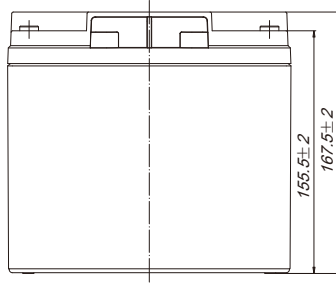

Specifications subject to change without notice.

Dimensions

T12 Terminal

Unit: mm

Discharge Characteristics

Float Charging Characteristics

Temperature Effects in Relation to Battery Capacity

Effect of Temperature on Long Term Float Life