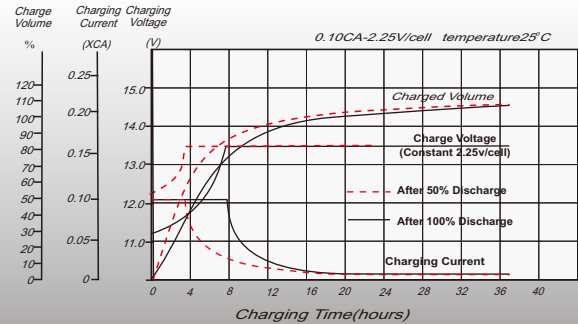

Constant Power Discharge (Watts/cell) at 25°C (77°F)

F.V/Time	5min	10min	15min	20min	30min	45min	1h	2h	3h	4h	5h	6h	8h	10h	20h
1.85V/cell	69.6	54.0	45.2	39.5	30.9	22.9	19.4	11.6	9.07	7.40	6.05	5.26	4.26	3.57	1.96
1.80V/cell	92.5	68.2	53.9	46.0	35.9	26.5	21.6	12.5	9.71	7.86	6.46	5.62	4.51	3.68	1.98
1.75V/cell	102.0	73.8	58.1	49.0	36.9	27.2	22.5	12.9	9.85	8.00	6.61	5.76	4.58	3.77	2.00
1.70V/cell	109.3	78.6	61.2	51.1	38.2	28.2	23.1	13.2	10.1	8.20	6.77	5.87	4.64	3.84	2.03
1.65V/cell	118.8	84.0	64.6	53.9	40.0	28.6	23.5	13.3	10.5	8.45	6.93	5.98	4.70	3.91	2.05
1.60V/cell	128.0	89.1	67.9	56.8	41.9	29.7	23.6	13.9	10.8	8.69	7.13	6.09	4.73	3.95	2.06

Specifications subject to change without notice.

Dimensions

T12 Terminal

Unit: mm

Discharge Characteristics

Float Charging Characteristics

Temperature Effects in Relation to Battery Capacity

Effect of Temperature on Long Term Float Life

Cycle Life in Relation to Depth of Discharge

Self Discharge Characteristics

- A** No supplementary charge required (Carry out supplementary charge before use if 100% capacity is required.)
- B** Supplementary charge required before use. Optional charging way as below:
 1. Charged for above 3 days at limited current 0.25CA and constant voltage 2.25V/cell.
 2. Charged for above 20 hours at limited current 0.25CA and constant voltage 2.45V/cell.
 3. Charged for 8-10 hours at limited current 0.05CA.
- C** Supplementary charge may often fail to recover the capacity. The battery should never be left standing till this is reached.