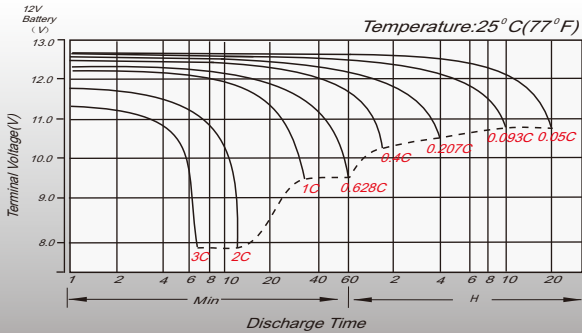

Constant Power Discharge (Watts/cell) at 25°C (77°F)

F.V/Time	5min	10min	15min	20min	30min	45min	1h	2h	3h	4h	5h	6h	8h	10h	20h
1.85V/cell	69.6	54.0	45.2	39.5	30.9	22.9	19.4	11.6	9.07	7.40	6.05	5.26	4.26	3.57	1.96
1.80V/cell	92.5	68.2	53.9	46.0	35.9	26.5	21.6	12.5	9.71	7.86	6.46	5.62	4.51	3.68	1.98
1.75V/cell	102.0	73.8	58.1	49.0	36.9	27.2	22.5	12.9	9.85	8.00	6.61	5.76	4.58	3.77	2.00
1.70V/cell	109.3	78.6	61.2	51.1	38.2	28.2	23.1	13.2	10.1	8.20	6.77	5.87	4.64	3.84	2.03
1.65V/cell	118.8	84.0	64.6	53.9	40.0	28.6	23.5	13.3	10.5	8.45	6.93	5.98	4.70	3.91	2.05
1.60V/cell	128.0	89.1	67.9	56.8	41.9	29.7	23.6	13.9	10.8	8.69	7.13	6.09	4.73	3.95	2.06

Specifications subject to change without notice.

Dimensions

T12 Terminal

Unit: mm

Discharge Characteristics

Float Charging Characteristics

Temperature Effects in Relation to Battery Capacity

Effect of Temperature on Long Term Float Life

Cycle Life in Relation to Depth of Discharge

Self Discharge Characteristics

- A** No supplementary charge required (Carry out supplementary charge before use if 100% capacity is required.)
- B** Supplementary charge required before use. Optional charging way as below:
 1. Charged for above 3 days at limited current 0.25CA and constant voltage 2.25V/cell.
 2. Charged for above 20 hours at limited current 0.25CA and constant voltage 2.45V/cell.
 3. Charged for 8-10 hours at limited current 0.05CA.
- C** Supplementary charge may often fail to recover the capacity. The battery should never be left standing till this is reached.