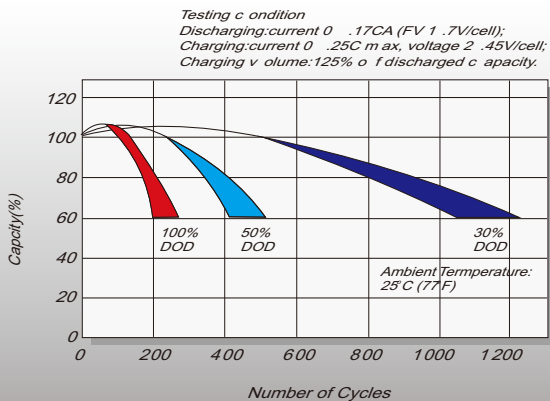

Cycle Life in Relation to Depth of Discharge