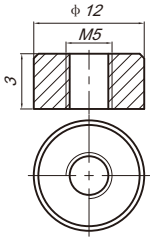

Specifications subject to change without notice.

Dimensions

T12 Terminal

Unit: mm

Discharge Characteristics

Float Charging Characteristics

Temperature Effects in Relation to Battery Capacity

Effect of Temperature on Long Term Float Life