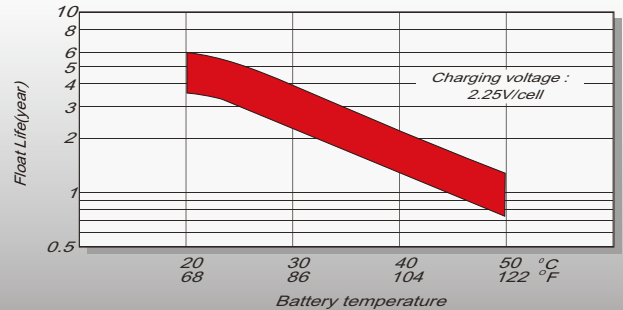

Constant Power Discharge (Watts/cell) at 25°C (77°F)

F.V/Time	5min	10min	15min	20min	30min	45min	1h	2h	3h	4h	5h	6h	8h	10h	20h
1.85V/cell	69.6	54.0	45.2	39.5	30.9	22.9	19.4	11.6	9.07	7.40	6.05	5.26	4.26	3.57	1.96
1.80V/cell	92.5	68.2	53.9	46.0	35.9	26.5	21.6	12.5	9.71	7.86	6.46	5.62	4.51	3.68	1.98
1.75V/cell	102.0	73.8	58.1	49.0	36.9	27.2	22.5	12.9	9.85	8.00	6.61	5.76	4.58	3.77	2.00
1.70V/cell	109.3	78.6	61.2	51.1	38.2	28.2	23.1	13.2	10.1	8.20	6.77	5.87	4.64	3.84	2.03
1.65V/cell	118.8	84.0	64.6	53.9	40.0	28.6	23.5	13.3	10.5	8.45	6.93	5.98	4.70	3.91	2.05
1.60V/cell	128.0	89.1	67.9	56.8	41.9	29.7	23.6	13.9	10.8	8.69	7.13	6.09	4.73	3.95	2.06

Specifications subject to change without notice.

Dimensions

T12 Terminal

Unit: mm

Discharge Characteristics

Float Charging Characteristics

Temperature Effects in Relation to Battery Capacity

Effect of Temperature on Long Term Float Life

Cycle Life in Relation to Depth of Discharge

Self Discharge Characteristics

- A** No supplementary charge required (Carry out supplementary charge before use if 100% capacity is required.)
- B** Supplementary charge required before use. Optional charging way as below:
 1. Charged for above 3 days at limited current 0.25CA and constant voltage 2.25V/cell.
 2. Charged for above 20 hours at limited current 0.25CA and constant voltage 2.45V/cell.
 3. Charged for 8-10 hours at limited current 0.05CA.
- C** Supplementary charge may often fail to recover the capacity. The battery should never be left standing till this is reached.