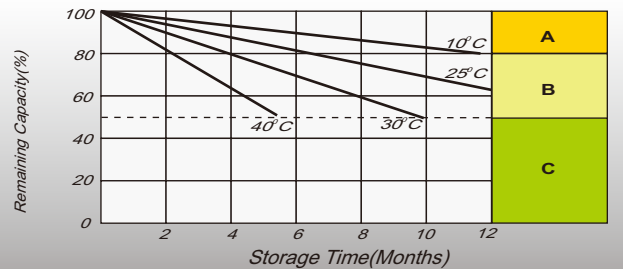

Constant Power Discharge (Watts/cell) at 25°C (77°F)

F.V/Time	5min	10min	15min	20min	30min	45min	1h	2h	3h	4h	5h	6h	8h	10h	20h
1.85V/cell	69.6	54.0	45.2	39.5	30.9	22.9	19.4	11.6	9.07	7.40	6.05	5.26	4.26	3.57	1.96
1.80V/cell	92.5	68.2	53.9	46.0	35.9	26.5	21.6	12.5	9.71	7.86	6.46	5.62	4.51	3.68	1.98
1.75V/cell	102.0	73.8	58.1	49.0	36.9	27.2	22.5	12.9	9.85	8.00	6.61	5.76	4.58	3.77	2.00
1.70V/cell	109.3	78.6	61.2	51.1	38.2	28.2	23.1	13.2	10.1	8.20	6.77	5.87	4.64	3.84	2.03
1.65V/cell	118.8	84.0	64.6	53.9	40.0	28.6	23.5	13.3	10.5	8.45	6.93	5.98	4.70	3.91	2.05
1.60V/cell	128.0	89.1	67.9	56.8	41.9	29.7	23.6	13.9	10.8	8.69	7.13	6.09	4.73	3.95	2.06

Specifications subject to change without notice.

Dimensions

T12 Terminal

Unit: mm

Discharge Characteristics

Float Charging Characteristics

Temperature Effects in Relation to Battery Capacity

Effect of Temperature on Long Term Float Life

Cycle Life in Relation to Depth of Discharge

Self Discharge Characteristics

- A** No supplementary charge required (Carry out supplementary charge before use if 100% capacity is required.)
- B** Supplementary charge required before use. Optional charging way as below:
 1. Charged for above 3 days at limited current 0.25CA and constant voltage 2.25V/cell.
 2. Charged for above 20 hours at limited current 0.25CA and constant voltage 2.45V/cell.
 3. Charged for 8-10 hours at limited current 0.05CA.
- C** Supplementary charge may often fail to recover the capacity. The battery should never be left standing till this is reached.