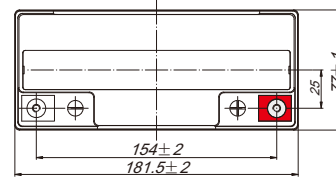

Specifications subject to change without notice.

Dimensions

T12 Terminal

Unit: mm

Discharge Characteristics

Float Charging Characteristics

Temperature Effects in Relation to Battery Capacity

Effect of Temperature on Long Term Float Life