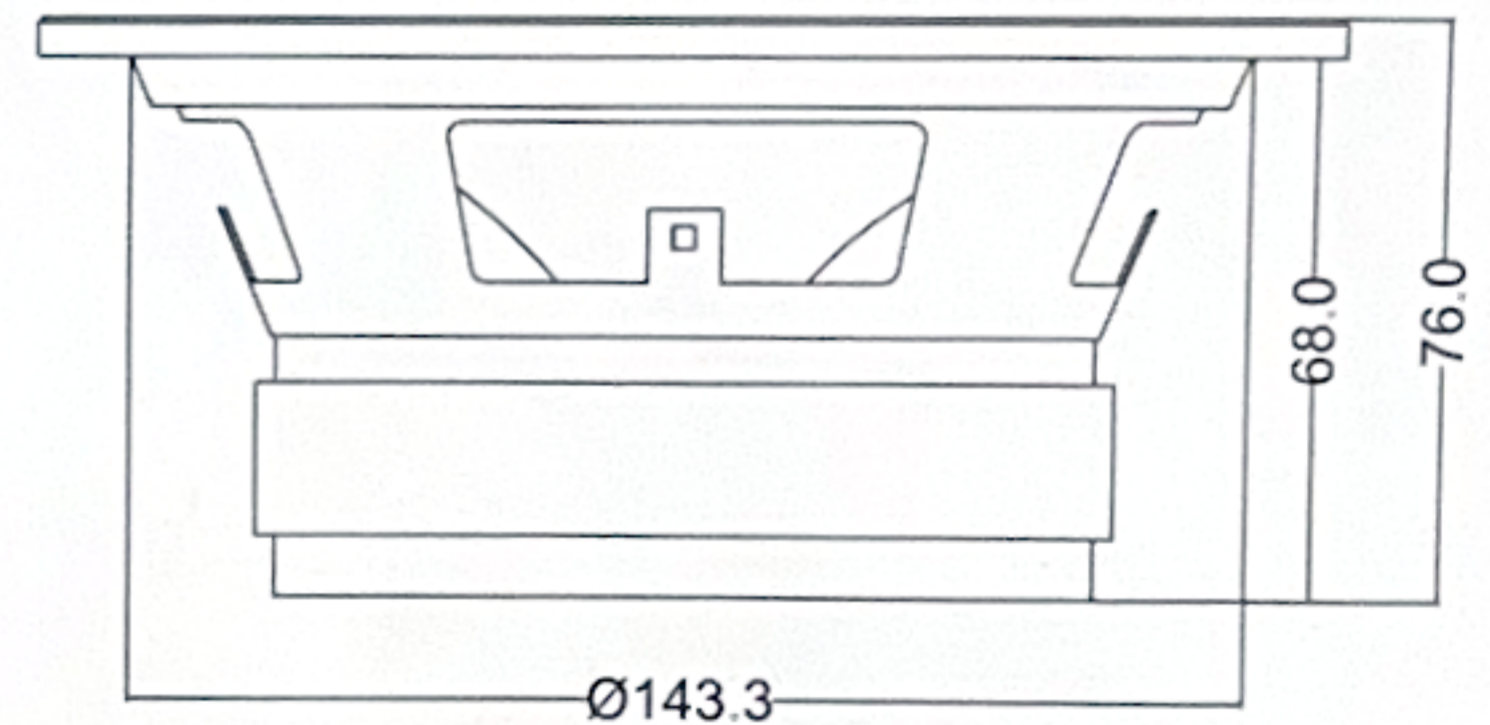

**HAWK-6.5**  
 Professional Midrange Speaker

**HAWK SERIES**

**Midrange Speaker 6.5"**

GENERAL SPECIFICATIONS

Nominal Diameter	6.5"
Frame Material	Stamp Steel Basket
Power Handling	500 Watts Max
Magnet	High Grade Y35 Ferrite Magnet
Voice Coil	1.5" CCAW, High Temp Voice Coil
Impedance	4 Ohms
Sensitivity	95 dB/m/w
Response Range	120 Hz to 10000 Hz

THIELE-SMALL PARAMETERS

Equivalent Volume	Vas	3.26 L
Free Air Resonance	Fs	133 Hz
Mechanical Factor	Qms	7.38
Electrical Factor	Qes	0.61
Total Factor	Qts	0.51
Cone Area	Sd	122.72 cm <sup>2</sup>
Mechanical Mass	Mms	9.28 g
Bl Factor	BL	7.53 Tm
Dc Resistance	Re	3.20 Ohms
Mechanical Mass Without Air	Mmd	8.50 g
Mechanical Compliance	Cms	152.41 mm/N

MOUNTING INFO

Overall Diameter	(167.0 mm / 6.5 inch)
Front Mount Baffle Cutout	(143.3 mm / 5.6 inch)
Mounting Depth	(68.0 mm / 2.7 inch)
Overall Depth	(76.0mm / 3.0 inch)