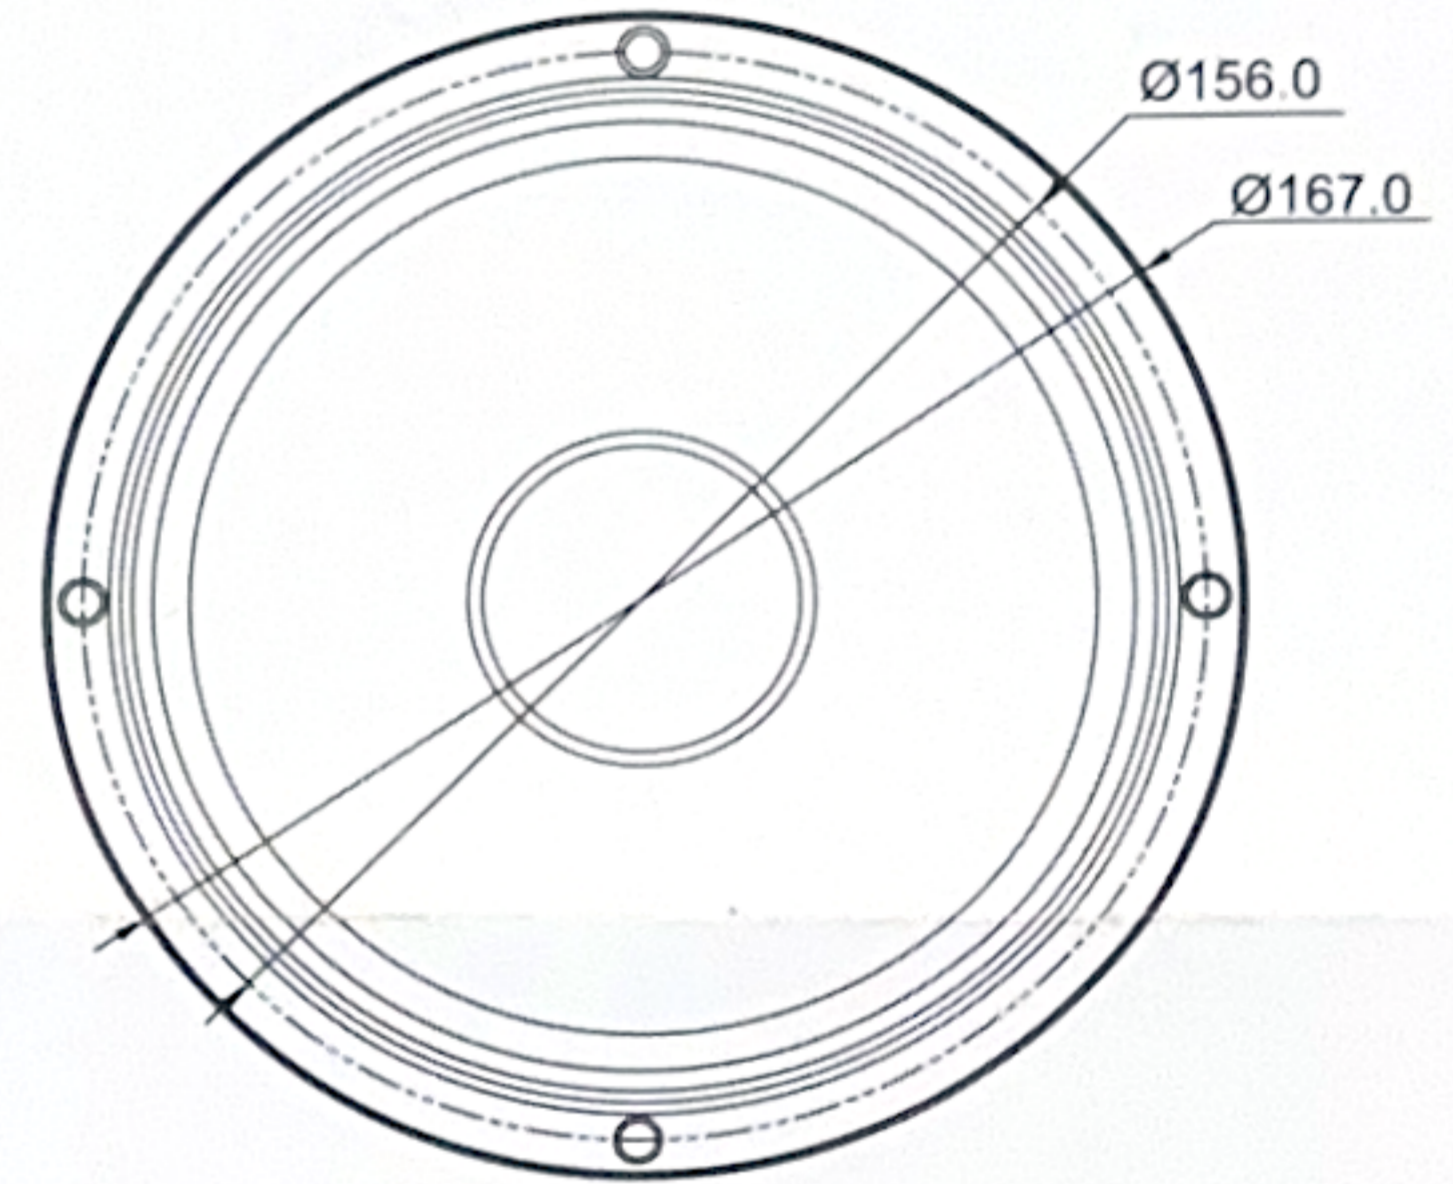

**HAWK-6.5**  
 Professional Midrange Speaker

**HAWK SERIES**

**Midrange Speaker 6.5"**

GENERAL SPECIFICATIONS

Nominal Diameter	6.5"
Frame Material	Stamp Steel Basket
Power Handling	500 Watts Max
Magnet	High Grade Y35 Ferrite Magnet
Voice Coil	1.5" CCAW, High Temp Voice Coil
Impedance	4 Ohms
Sensitivity	95 dB/m/w
Response Range	120 Hz to 10000 Hz

THIELE-SMALL PARAMETERS

Equivalent Volume	Vas	3.26 L
Free Air Resonance	Fs	133 Hz
Mechanical Factor	Qms	7.38
Electrical Factor	Qes	0.61
Total Factor	Qts	0.51
Cone Area	Sd	122.72 cm <sup>2</sup>
Mechanical Mass	Mms	9.28 g
Bl Factor	BL	7.53 Tm
Dc Resistance	Re	3.20 Ohms
Mechanical Mass Without Air	Mmd	8.50 g
Mechanical Compliance	Cms	152.41 mm/N

MOUNTING INFO

Overall Diameter	(167.0 mm / 6.5 inch)
Front Mount Baffle Cutout	(143.3 mm / 5.6 inch)
Mounting Depth	(68.0 mm / 2.7 inch)
Overall Depth	(76.0mm / 3.0 inch)